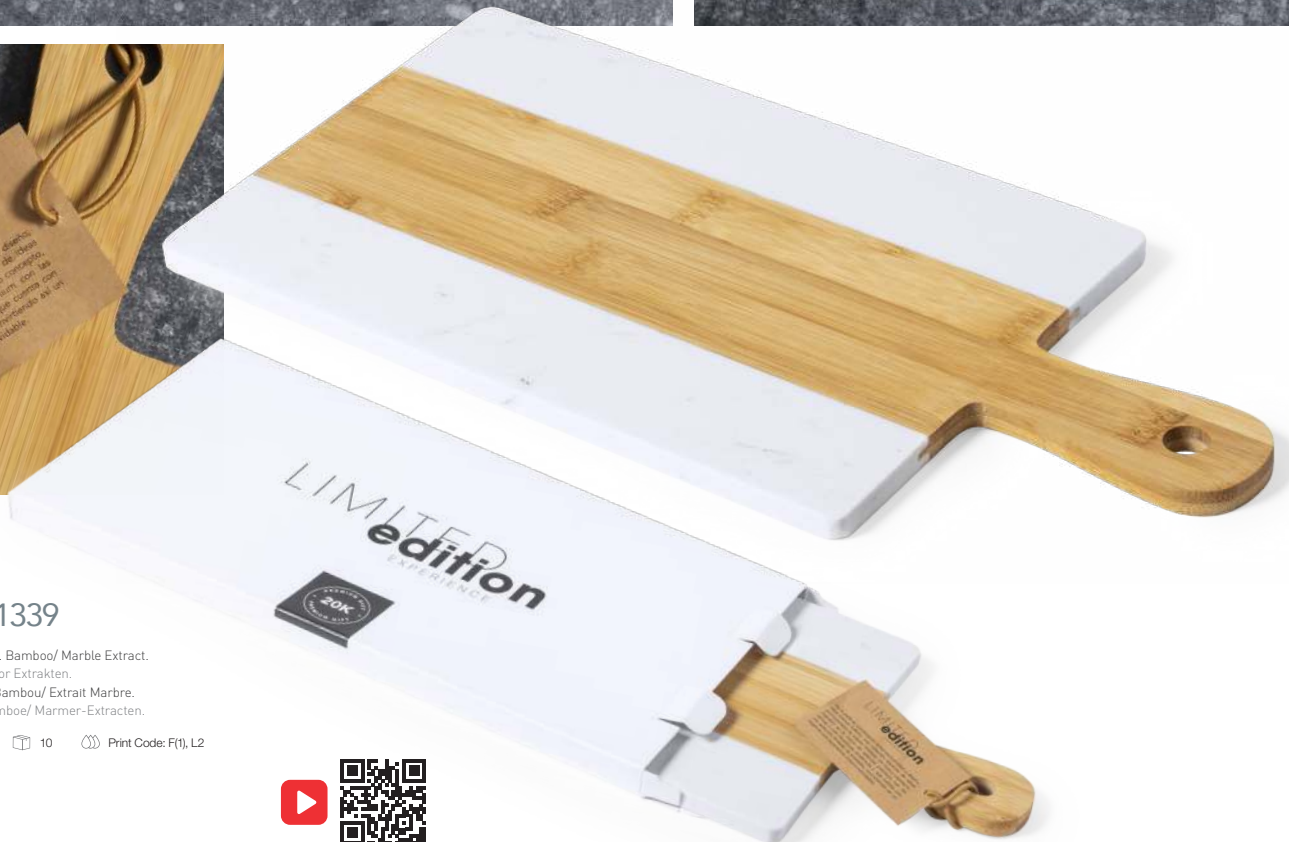

Lonsen 1339

Kitchen Cutting Board. Bamboo/ Marble Extract.
Brett. Bambus/ Marmor Extrakten.
Planche à Découper. Bambou/ Extrait Marbre.
Keuken Snijplank. Bamboe/ Marmer-Extraktten.

18 x 38 x 1 cm 10 Print Code: F(1), L2