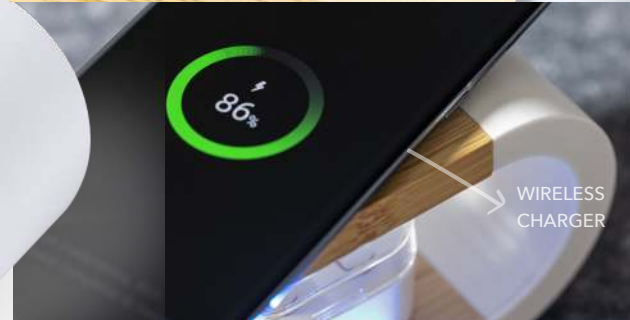

12x12x32.5 cm 20 Print Code: F(1), L2

SPEAKER
 BLUETOOTH

CORK

20 PREMIUM EXPERIENCE

LIMITED
edition
EXPERIENCE

Lonclow

PREMIUM GIFT
10K
PREMIUM GIFT

10W
WIRELESS CHARGER